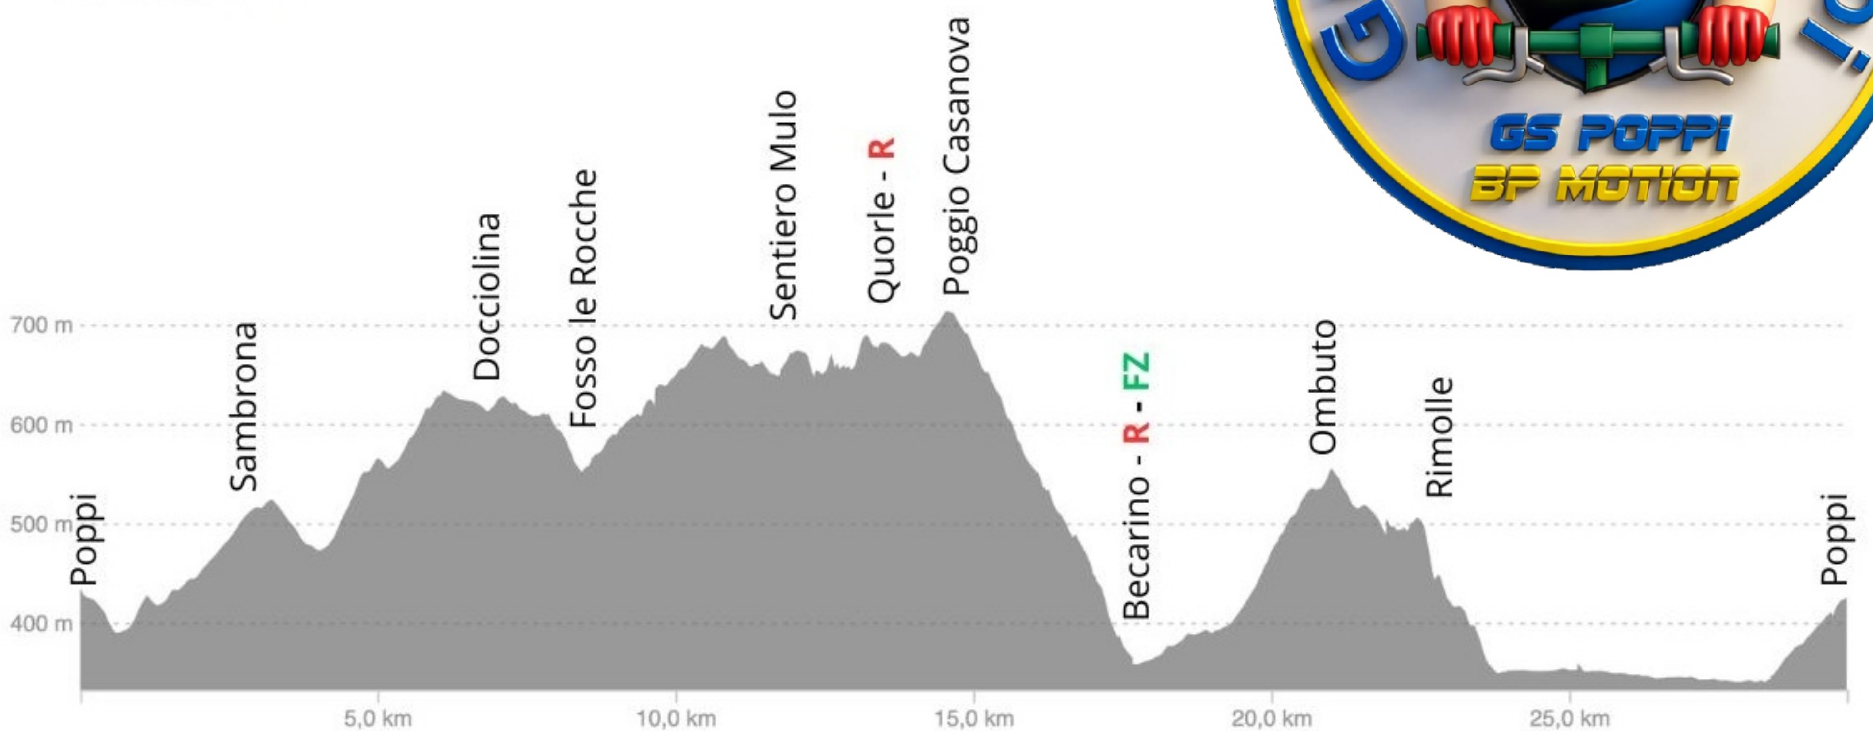

PERCORSO CLASSIC 2026 GS POPPI BP MOTION

Ristoro - R
Feed zone - FZ

CLASSIC 31Km 1000mD+