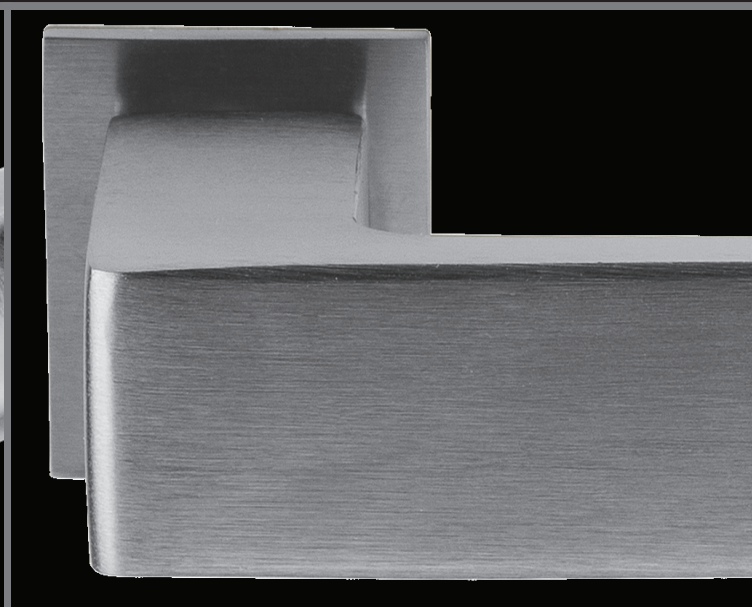

BERING CERAM FLORES GIAVA KARA SULU

DOOR2000
italian door to design

M I N I M A L D E S I G N

L'ESCLUSIVE MANIGLIE MINIMAL DESIGN

THE EXCLUSIVE HANDLE MINIMAL DESIGN

POIGNÉES EXCLUSIVES MINIMAL DESIGN

B E R I N G