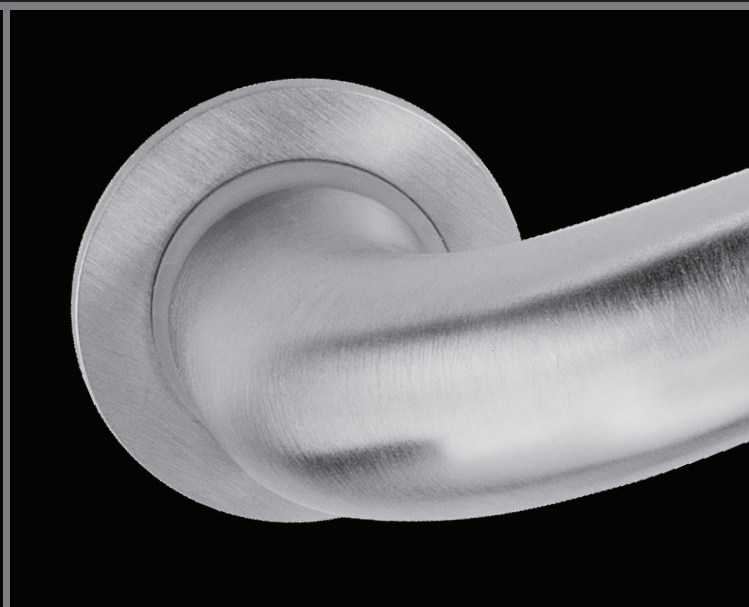

BERING CERAM FLORES GIAVA KARA SULU

DOOR2000
italian door to design

M I N I M A L D E S I G N

L'ESCLUSIVE MANIGLIE MINIMAL DESIGN

THE EXCLUSIVE HANDLE MINIMAL DESIGN

POIGNÉES EXCLUSIVES MINIMAL DESIGN

B E R I N G