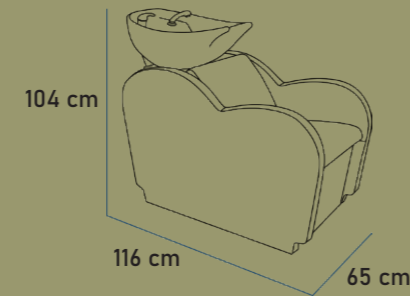

M
A
N
I
L
A

U
L
I
S
S
E

Lavatesta delicato e tondeggiante con ceramica regolabile e motivo bicolore. (personalizzazioni disponibili per rivestimenti e pedaliere)

Delicate and roundish washing unit with ajustable ceramic and bicolour upholstery. (customizations available for upholstery and accessories)

Divano bicolore stile pop art. (personalizzazioni disponibili per rivestimenti o tinta unita)

Bicolor waiting sofa pop art inspired. (customizations available for upholstery and accessories)