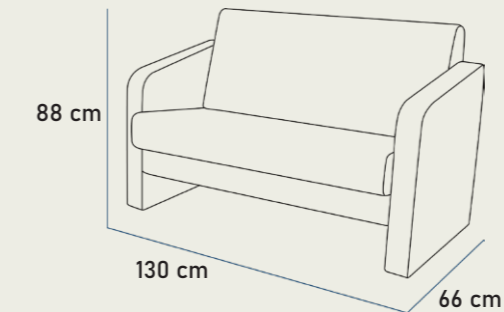

S
E
L
E
N
E

Poltrona da lavoro minimal con base quadrata e pompa idraulica. (personalizzazioni disponibili per basi, e rivestimenti)

Minimal styling chair with squared base and hydraulic pump. (customizations available for upholstery and accessories)

Specchiera full-mirror con pannello e piano lavoro in cristallo satinato.

Mirrored shelf with opaque cristal working space and panel.

M
A
N
I
L
A

U
L
I
S
S
E

Lavatesta delicato e tondeggiante con ceramica regolabile e motivo bicolore. (personalizzazioni disponibili per rivestimenti e pedaliere)

Delicate and roundish washing unit with ajustable ceramic and bicolour upholstery. (customizations available for upholstery and accessories)

Divano bicolore stile pop art. (personalizzazioni disponibili per rivestimenti o tinta unita)

Bicolor waiting sofa pop art inspired. (customizations available for upholstery and accessories)

K
O
M
O
D
A