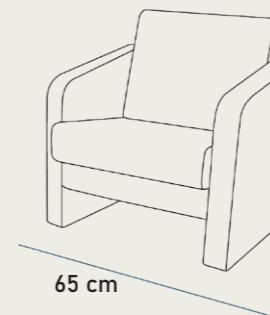

S
E
L
E
N
E

Poltrona da lavoro minimal con base quadrata e pompa idraulica. (personalizzazioni disponibili per basi, e rivestimenti)

Minimal styling chair with squared base and hydraulic pump. (customizations available for upholstery and accessories)

Specchiera full-mirror con pannello e piano lavoro in cristallo satinato.

Mirrored shelf with opaque cristal working space and panel.

M
A
N
I
L
A

U
L
I
S
S
E

Lavatesta delicato e tondeggiante con ceramica regolabile e motivo bicolore. (personalizzazioni disponibili per rivestimenti e pedaliere)

Delicate and roundish washing unit with ajustable ceramic and bicolour upholstery. (customizations available for upholstery and accessories)

Divano bicolore stile pop art. (personalizzazioni disponibili per rivestimenti o tinta unita)

Bicolor waiting sofa pop art inspired. (customizations available for upholstery and accessories)

K
O
M
O
D
A