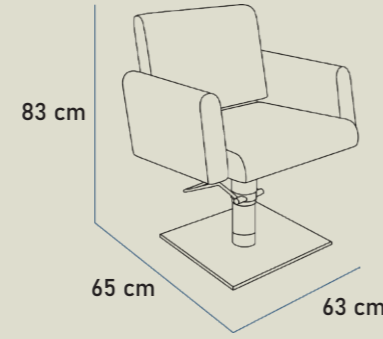

S
E
L
E
N
E

Poltrona da lavoro minimal con base quadrata e pompa idraulica. (personalizzazioni disponibili per basi, e rivestimenti)

Minimal styling chair with squared base and hydraulic pump. (customizations available for upholstery and accessories)

Specchiera full-mirror con pannello e piano lavoro in cristallo satinato.

Mirrored shelf with opaque cristal working space and panel.

M
A
N
I
L
A

U
L
I
S
S
E

Lavatesta delicato e tondeggiante con ceramica regolabile e motivo bicolore. (personalizzazioni disponibili per rivestimenti e pedaliere)

Delicate and roundish washing unit with ajustable ceramic and bicolour upholstery. (customizations available for upholstery and accessories)

Divano bicolore stile pop art. (personalizzazioni disponibili per rivestimenti o tinta unita)

Bicolor waiting sofa pop art inspired. (customizations available for upholstery and accessories)

K
O
M
O
D
A