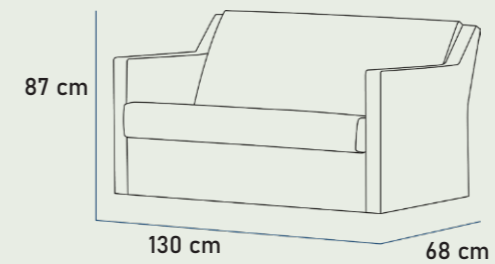

Poltrona da lavoro elegante e concettuale con base quadrata e pompa idraulica. (personalizzazioni disponibili per basi, e rivestimenti)

Elegant and conceptual styling chair with, squared base and hydraulic pump. (customizations available for upholstery and accessories)

Specchio incorniciato in imbottitura con retroilluminazione led, piano lavoro mensolato in legno con cassetti push to open.

Upholstered framed mirror with customisable upholstery and led back-lighting, working table with push to open drawers.

Lavatesta elegante e sobrio con ceramica regolabile e pedaliera elettrica all-positions. (personalizzazioni disponibili per rivestimenti e pedaliera)

Elegant and sober washing unit with adjustable ceramic and electric all-positions leg-rest. (customizations available for upholstery and accessories)

Divano attesa contemporaneo, possibilità di rivestimenti bicolore. (personalizzazioni disponibili per rivestimento o tinta unita)

Contemporary sofa with possibility of bicolor upholstery. (customizations available for upholstery and accessories)