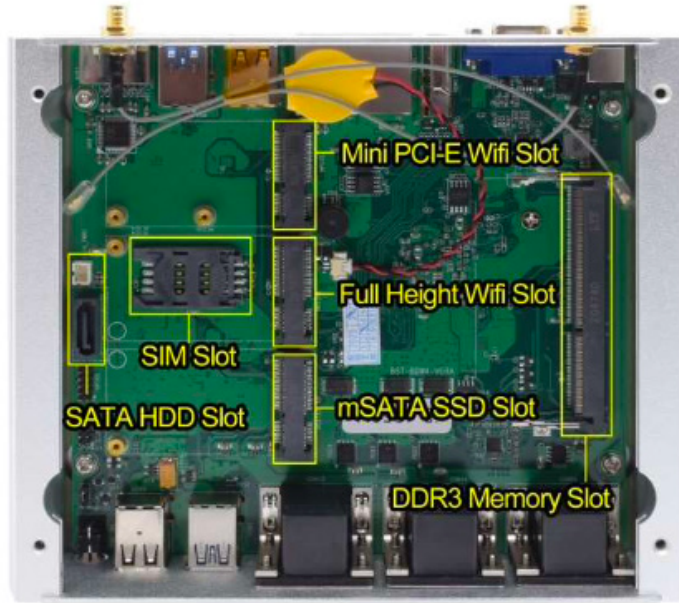

S110

- Fanless Mini PC
- 4th Gen Intel Core i5 / i7 Processor
- Supprt Os Windows 7,8,10 pro & IOT, Linux
- Slot Sim Card integrate, modem 3g, 4g Lte

The actual appearance is subject to the final configuration.

Specifications

MODEL	S110				
Supported OS	Windows 7, 8, 10, Win 10 IOT Linux,				
CPU	Model	Intel® Core™ i5-4200U Processor 3M Cache, 1.6GHz up to 2.60 GHz			
RAM	Memory	SO-DIMM DDR3L 4GB/8GB			
	Storage	128G SSD			
Storage Devices	SATA	1x mSATA 3.0 slot for mSATA SSD			
	SATA	1x SATA 3.0 slot for 2.5 inch HDD or SSD			
Graphic	Display Chip	Intel® HD Graphics 4400			
I/O INTERFACE	COM	4 x RS232 COM Port	2 x RS232/RS485 COMPort		
	Ethernet	2 x Intel I211 10/100/1000Mbps RJ45 Lan Port			
	USB	4 x USB 2.0 - 4 x USB 3.0			
	Video & Audio	1 x VGA Port	1 x HDMI Port	1 x LINE out	1 x MIC in
	SIM	1x Slot Sim Card			
	Power supply	12V DC In			
Extended Capabilities	Expansion Port	1x Full Hight Mini PCI-E 3G/4G Module	1x Half Hight Mini PCI-E Wi-Fi Module		
	Other	Watchdog	Auto power on	RTC Wake Up	
Environment	Operating Temperature	-10 ~ 55 °C w/ 0.7m/s Airflow			
	Storage Temperature	-40 ~ 85 °C (-40~185 °F)			
	Relative Humidity	40 °C @ 95%, Non-Condensing			
Physical Characteristics	Dimensions	210 x150 x 69 mm (W x H x D)			
	Net Weight	1.6 kg			

Components Internal View

The actual appearance and dimensions are subject to the final configuration

Ordering Information

2.5" SATA 3.0 SSD	mSATA 3.0 SSD	Full Hight Mini PCI-E 3G/4G	Half Hight Mini PCI-E Wi-Fi	RS232	RS232/RS485	USB 3.0	USB 2.0
1	1	1	1	4	2	4	4
HDMI	VGA	Intel I211 10/100/1000Mbps RJ45 Lan Port		Slot SIM Crd	Power Supply		
1	1	2		1	12V 5A		