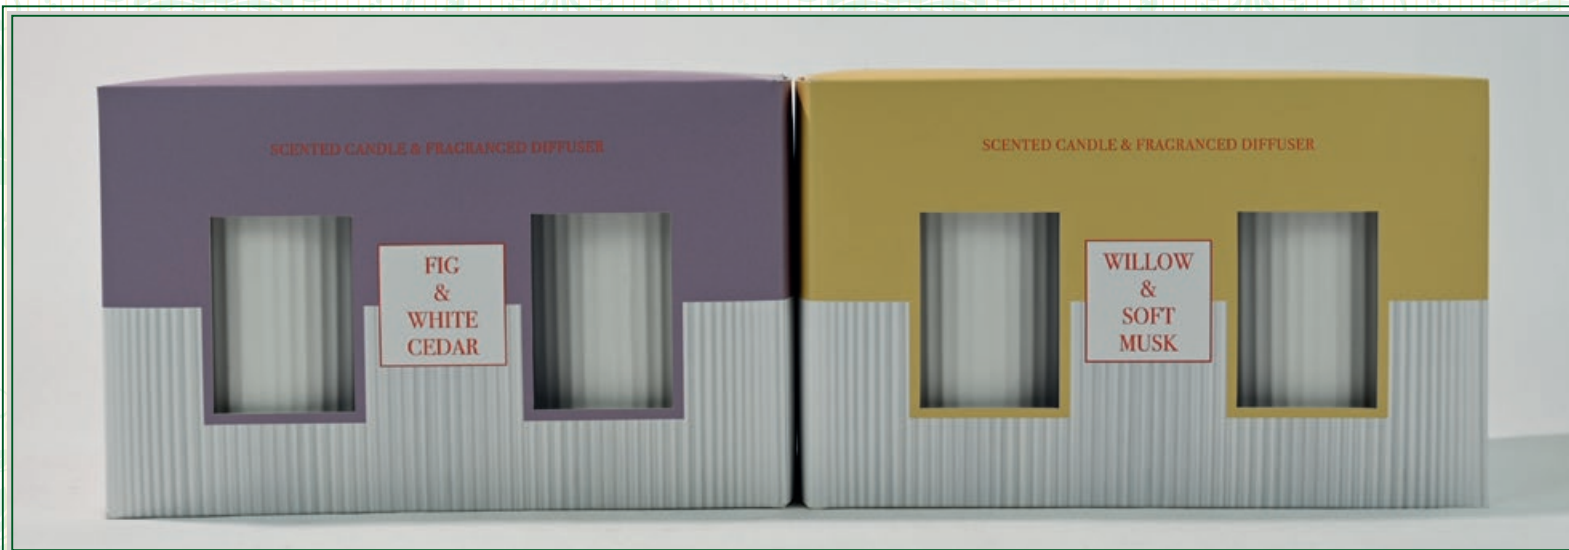

CA3C21C

ITEM	CA3C21C
Content	300 g - 150 ml
Size (glass)	Ø 85 x 105 H mm
Size (bottle)	Ø 66 x 91 H mm
Units/20'	15541

HOME & GARDEN

HOME & GARDEN

HOME & GARDEN

CA3H01C

ITEM CA3H01C
Content 250 g
Size (glass) Ø 89,5 x 94 H mm
Units/zo' 38333